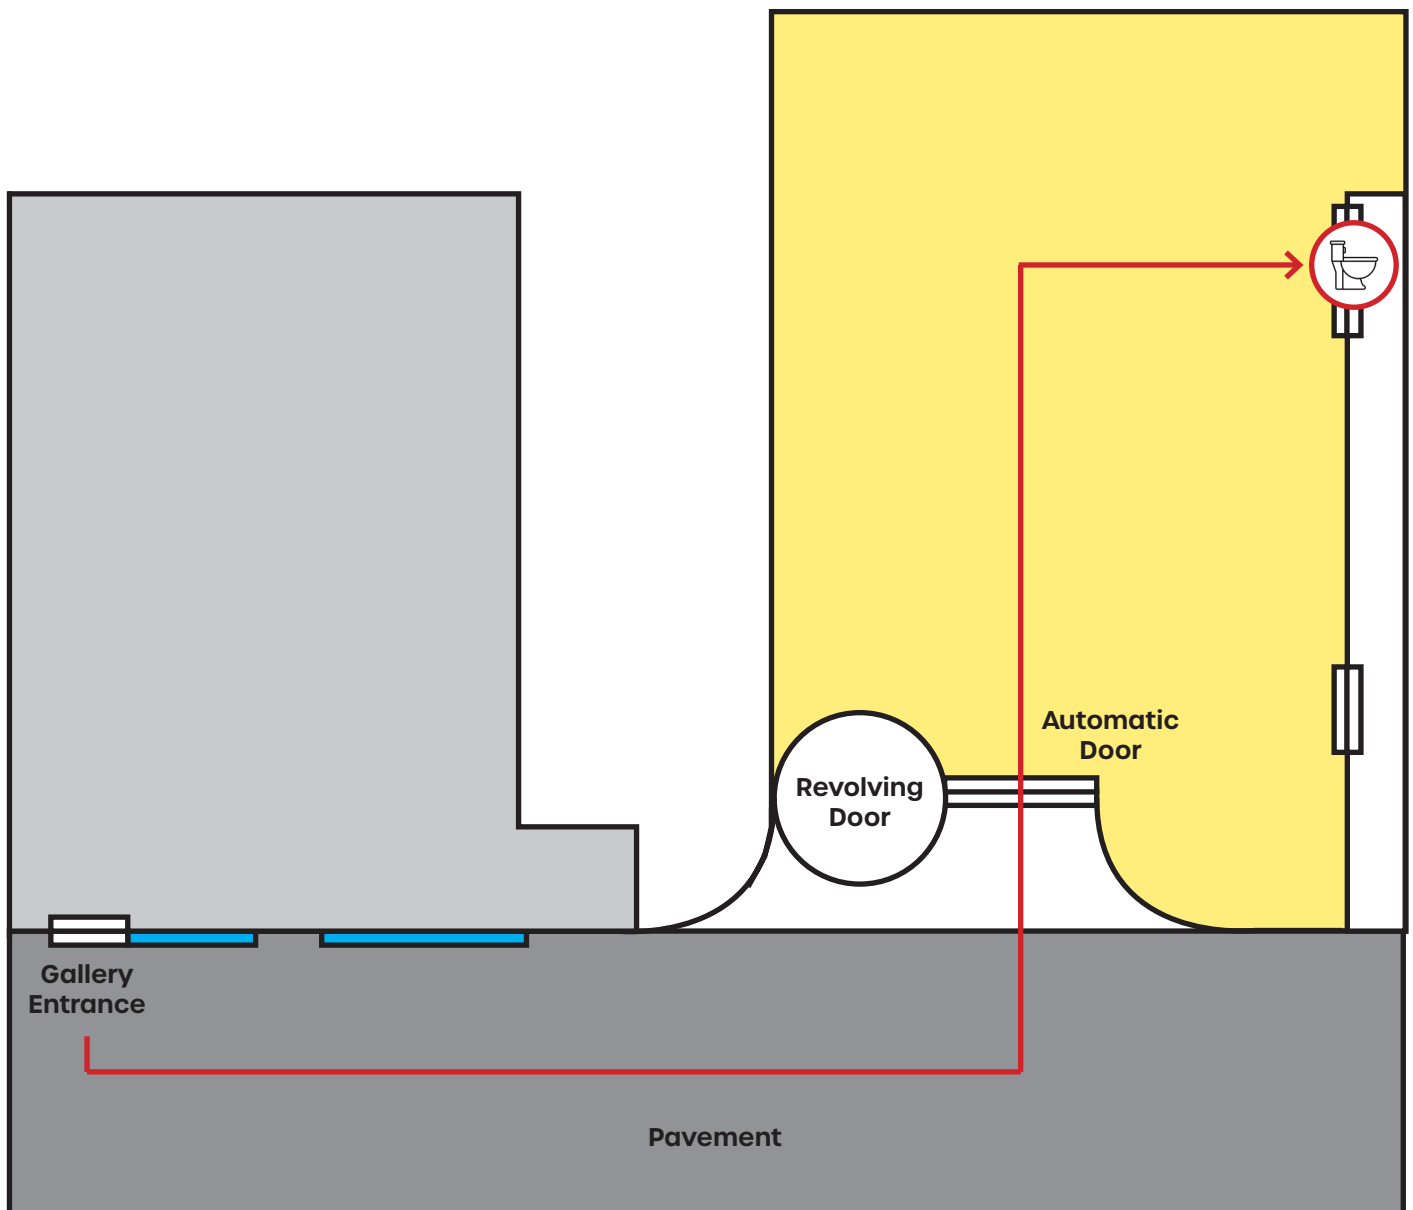

Toilets Map

The toilets are in the next building.

Ask a member of staff for directions if you need assistance.