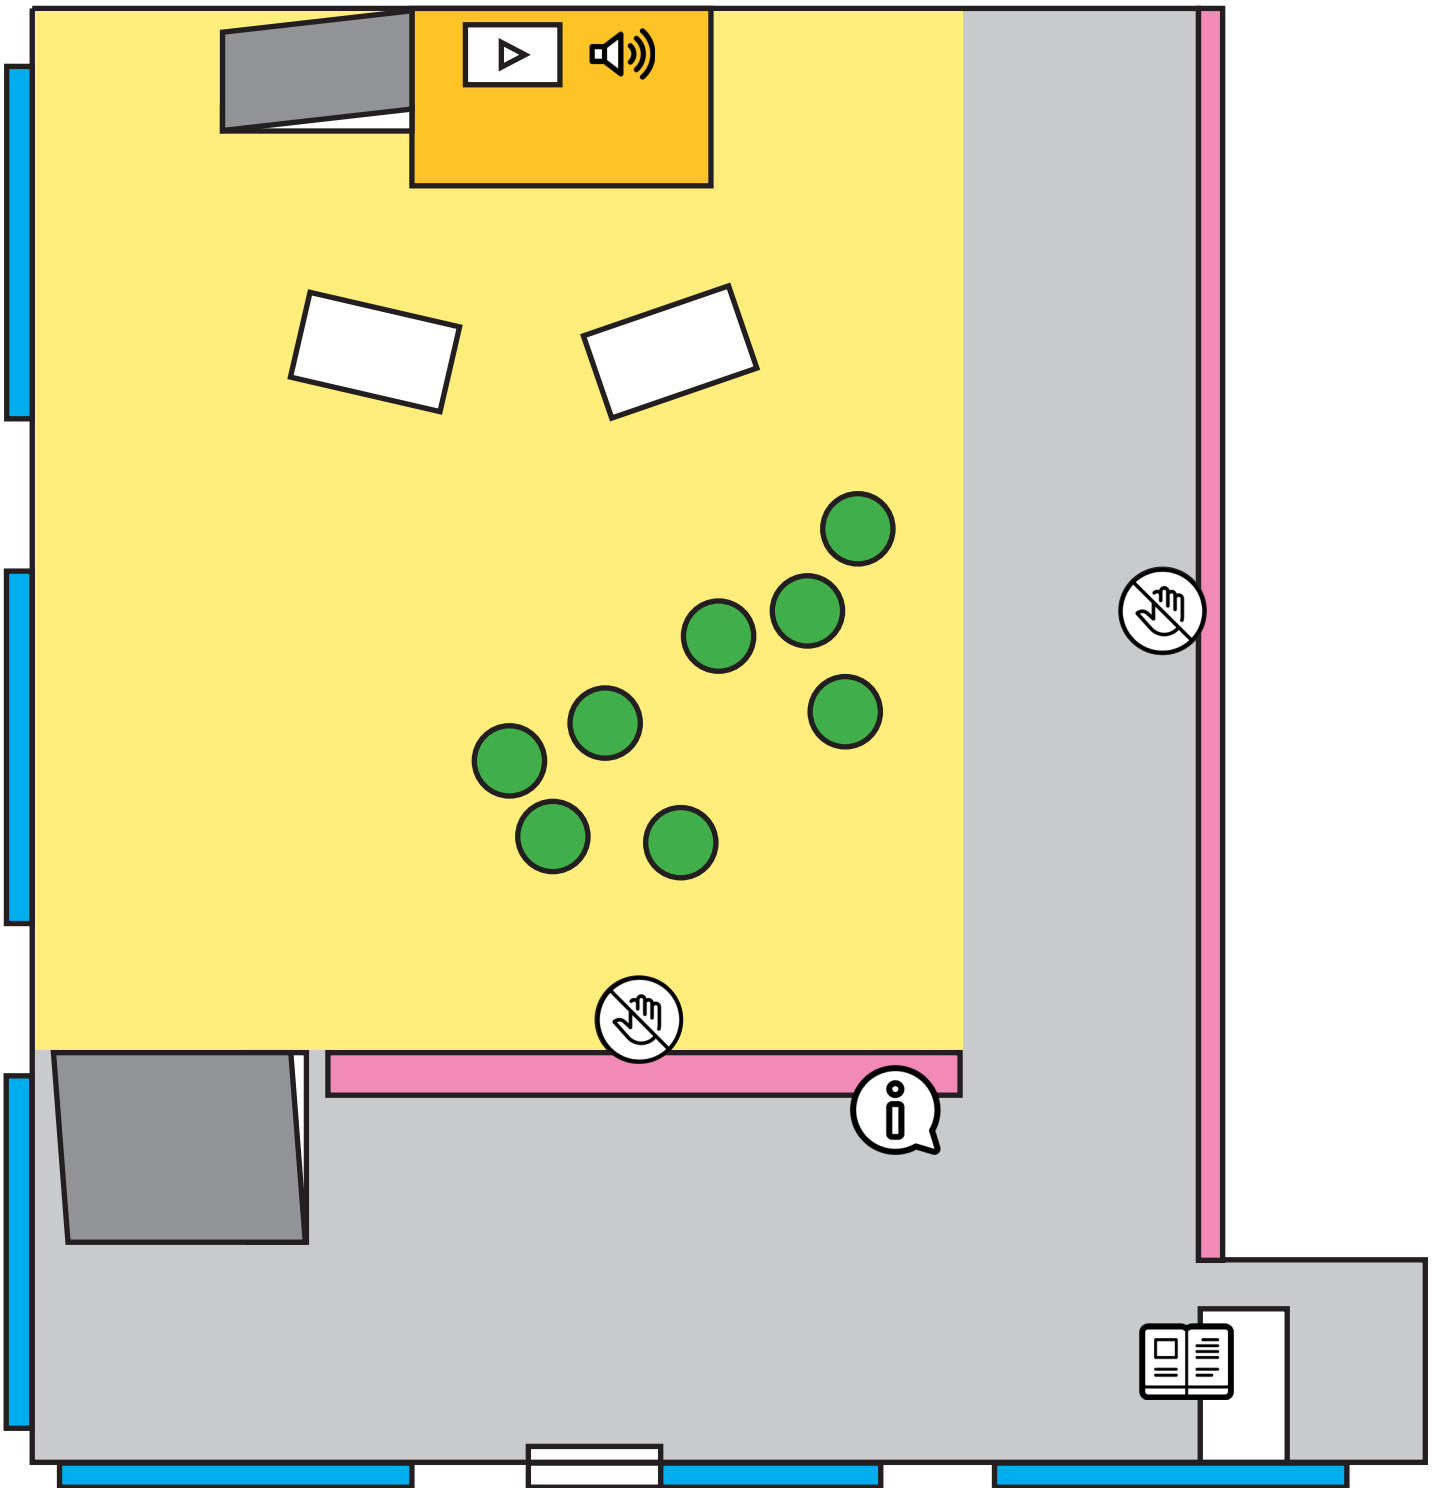

## Key & Information

Video Screen

No touching

Sound playing  
out loud

Exhibition  
description

Accessability  
Resources

Ramp

Raised floor. The  
floor is painted in  
different colours

Windows

Bean bags

Artwork display  
wall

Stage for live  
workshops

Tables

The video screen plays films once every hour, on the hour. The films last an average of twenty minutes.

There are two scheduled opportunities to view the exhibition during 'Quiet Hours'.

# Map

Gallery  
Entrance